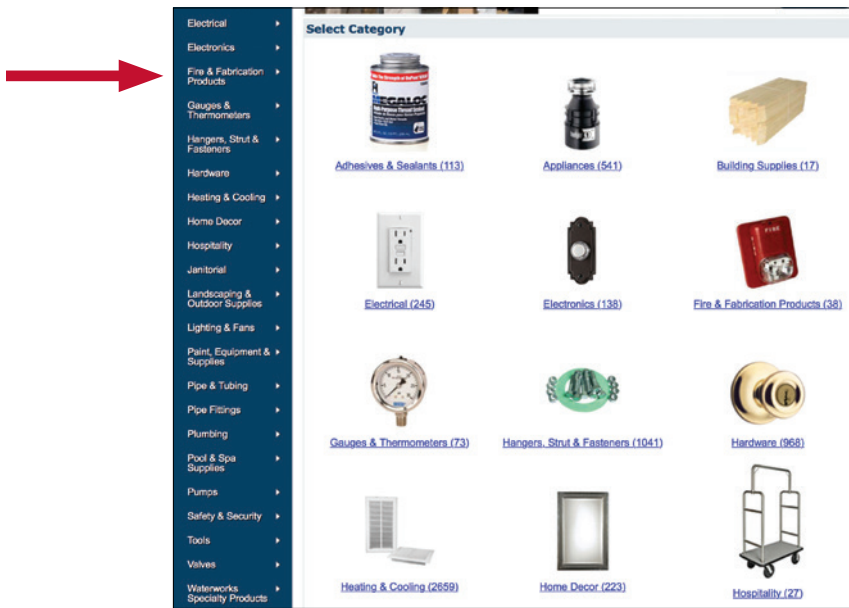

How To Navigate The Ferguson Punch-Out Storefront

7. You can also add items to your cart by clicking on the Fly-out located down the left side of your page. Simply hover over the category of your choosing, and drill down directly to the products contained within that category.

Lastly, you can add items to your cart by clicking on one of the category images located in the middle of the page. Note that each image gives you an item count displaying how many products fall within that category.

You Are Here: [Ferguson](#) > [Pipe Fittings](#) > [Copper Fittings & Flanges](#) > [Copper Wyes](#)

Copper Wyes

Results: 1 - 5 of 5 Total Items
Page 1

Item Number Man. Part#	Description	Price Qty/Unit	Order Multiple	Add to Cart
  90504 CDWVYH	Elkhart Products Corporation 1-1/4 DWV WROT Copper X Copper X Copper Wye	$23.5100 1/EA	1	0
  41441 CDWVYJH	Elkhart Products Corporation 1-1/2 X 1-1/2 X 1-1/4 DWV WROT Wye	$30.2000 1/EA	1	0

Then navigate through our subcategories to locate the item you wish to purchase and add to your cart.